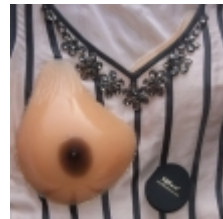

softcaresilicone.org

Softcare Silicone UK Ltd

Softleaves Reelook X100 Silicone Breast Forms

Price per Unit (piece): £67.99

Softleaves® *ReelLook X100*

High Quality Silicone Breast Forms

This sale is for a pair(two pieces) (Left and Right) of Softleaves® ReelLook X100 Asymmetrical full Silicone Breast Forms .

Available in 7 sizes (S , M , L , X-L , XXL , XXXL , XXXX L), and in two nipple colors and two breast form colours (Black or Flesh) , please kindly select from the drop box at the top of this page the breast form size and the nipples colour , and breast colour that you like .

For accessories especially designed for use with these forms (adhesive tapes ,shoulder stapes ,form covers , silicone nipples and much more..) please see the accessories section of the website .

Softleaves® ReelLookX100 Silicone Breast Forms are high quality Full Silicone Breasts